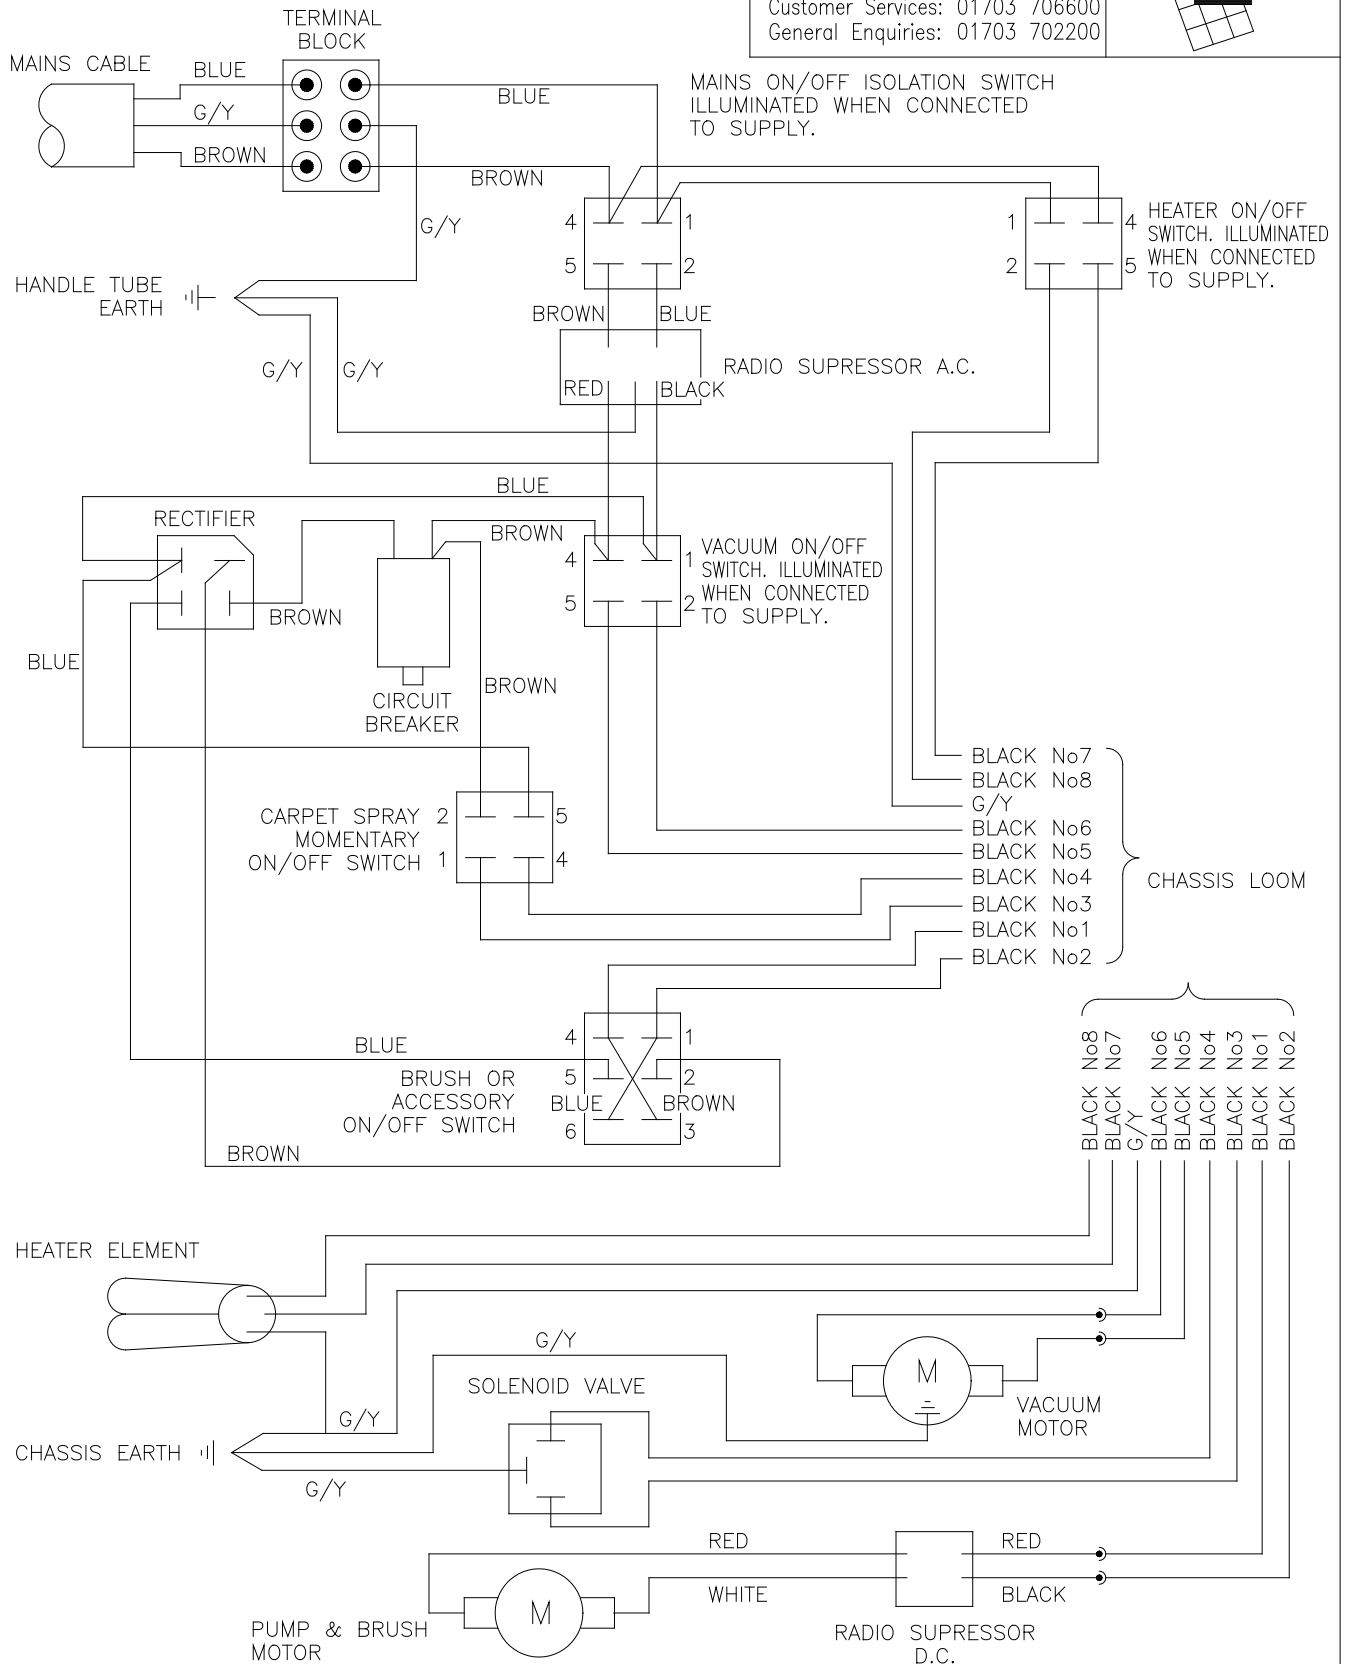

WARNING NOTE
ELECTRICAL MAINTENANCE SHOULD ONLY BE CARRIED OUT BY A QUALIFIED ELECTRICIAN

Truvox International Ltd.,
Third Avenue, Millbrook,
Southampton. Hampshire.
SO15 0LE.
Service & Spares: 01703 706601
Customer Services: 01703 706600
General Enquiries: 01703 702200

					SCALE	NTS	TITLE			
					CHECKED	WIRING DIAGRAM				
24.11.98	-	A	NEW DRAWING	CL	PRODUCT			DRAWING/PART No	A4	SHEET 1 OF 1 SHEETS
DATE	CRO No	ISS	REVISION RECORD	DR	CHK	SUPER CHAMP		PD01270S		
					DRN	C.M.L. 24.11.98