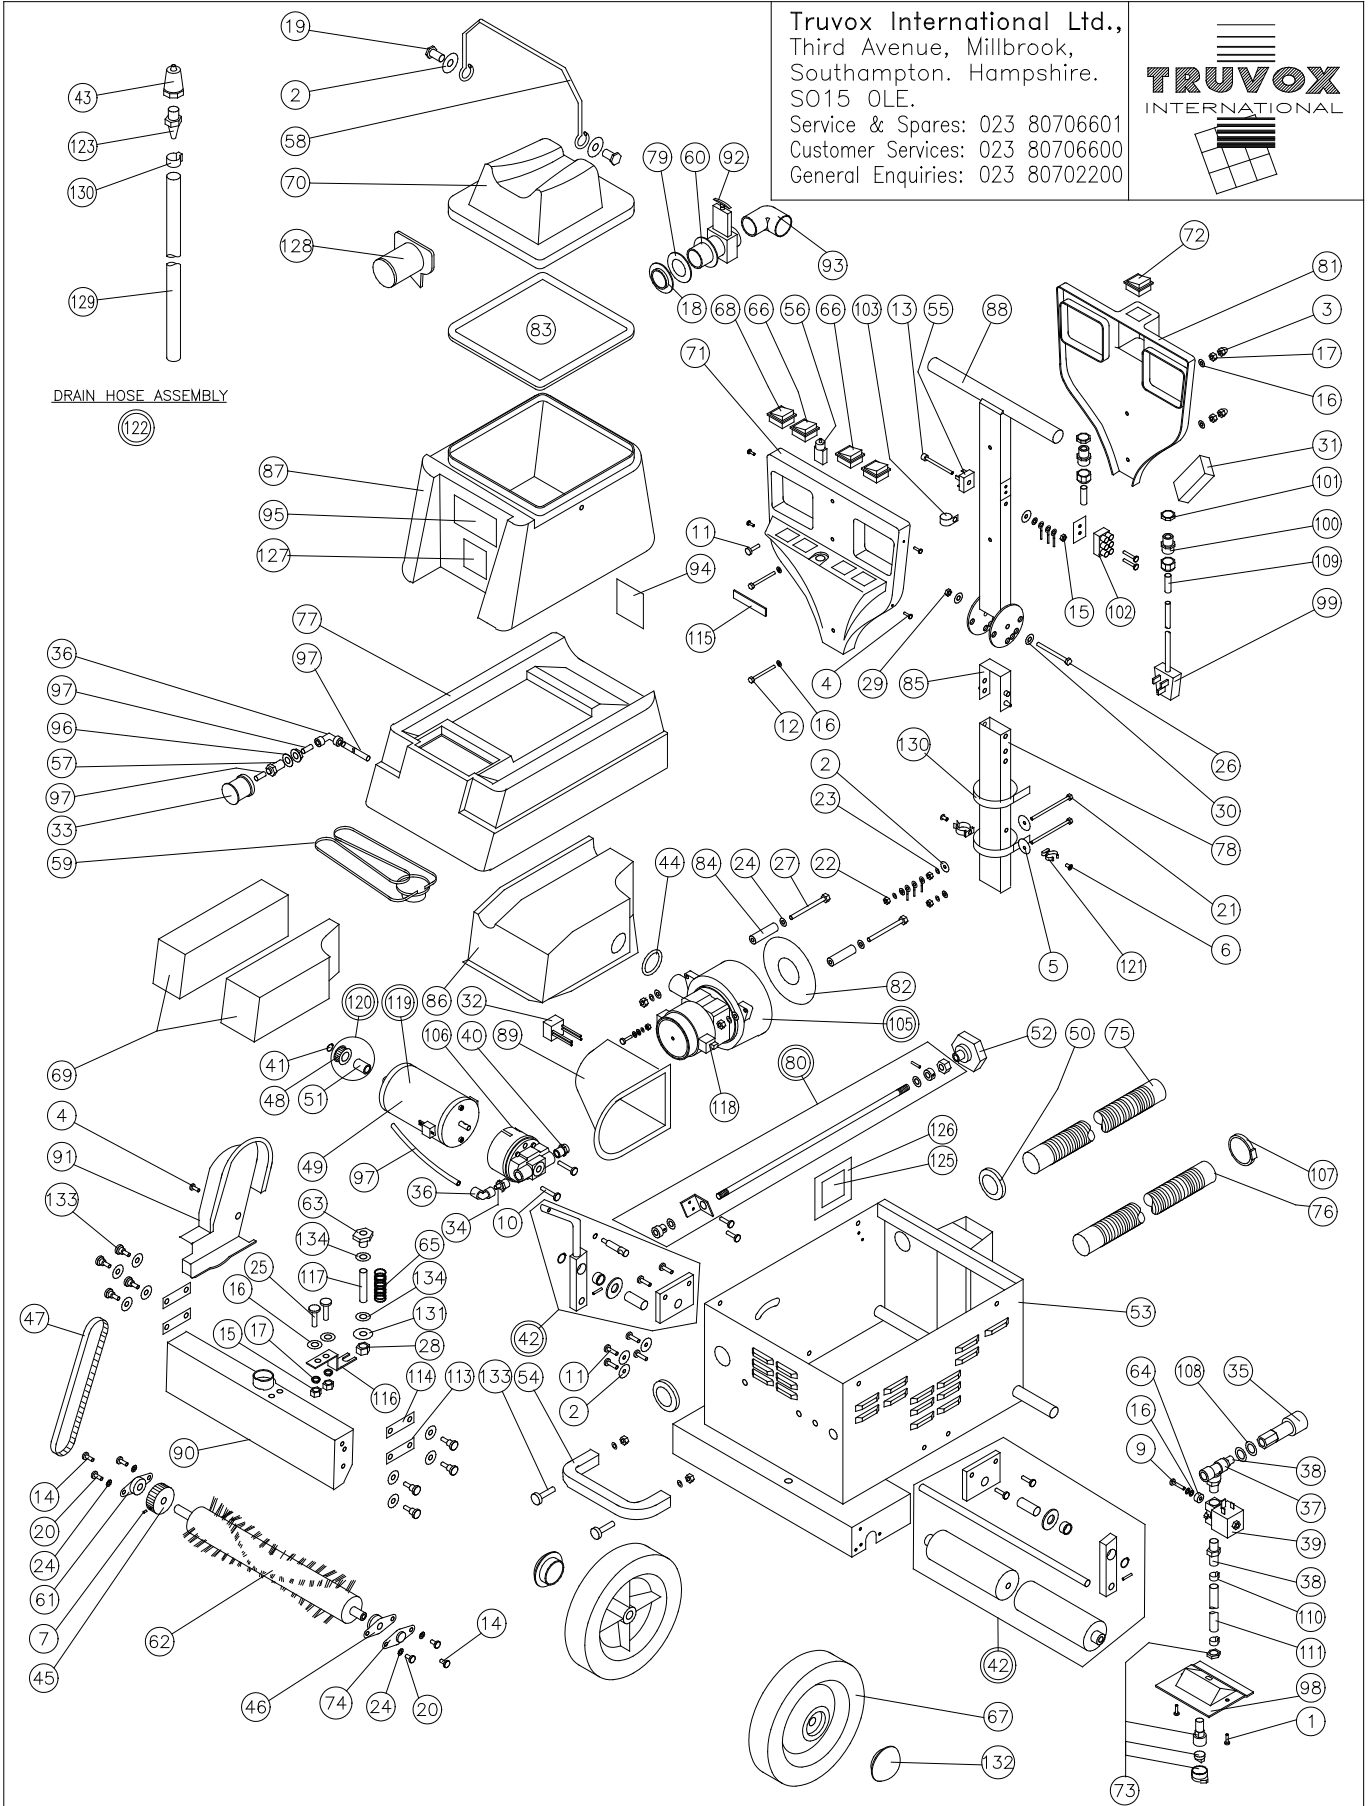

Truvox International Ltd.,
Third Avenue, Millbrook,
Southampton. Hampshire.
SO15 0LE.
Service & Spares: 023 80706601
Customer Services: 023 80706600
General Enquiries: 023 80702200

10.09.02	-	C	UPDATED	CL	SCALE	NTS	TITLE	G.A		
26.11.98	-	B	TIS 0129	CL	CHECKED					
29.05.98	-	A	NEW DRAWING	MB	DRN		PRODUCT	DRAWING/PART No		
DATE	CRO No	ISS	REVISION RECORD	DR	CHK	MHB 29.05.98	SUPER CHAMP	PD01277	A4	SHEET 1 OF 1 SHEETS